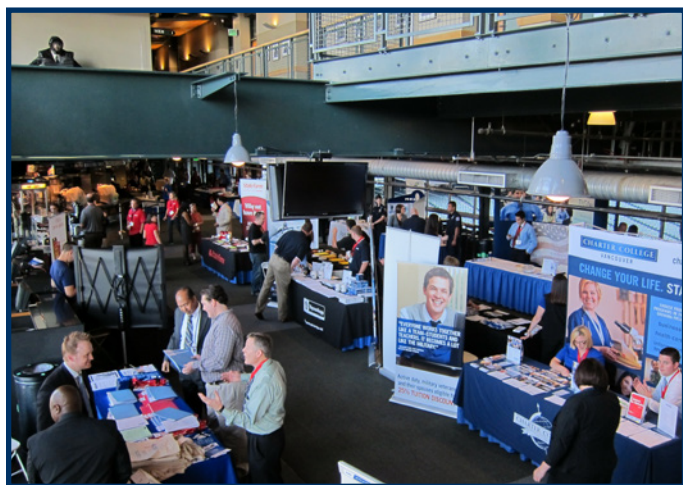

TRADE SHOWS

TRADE SHOWS AT SAFECO FIELD

The circular flow of the main concourse guides patrons throughout the entire area to ensure that up to 150 vendors are given ample exposure. For smaller trade shows, our Terrace Clubs provide views of the field and easy access from the parking garage. Safeco Field provides ample power and equipment to support hundreds of vendors, while the loading dock and freight elevators make loading in/out quick and easy.