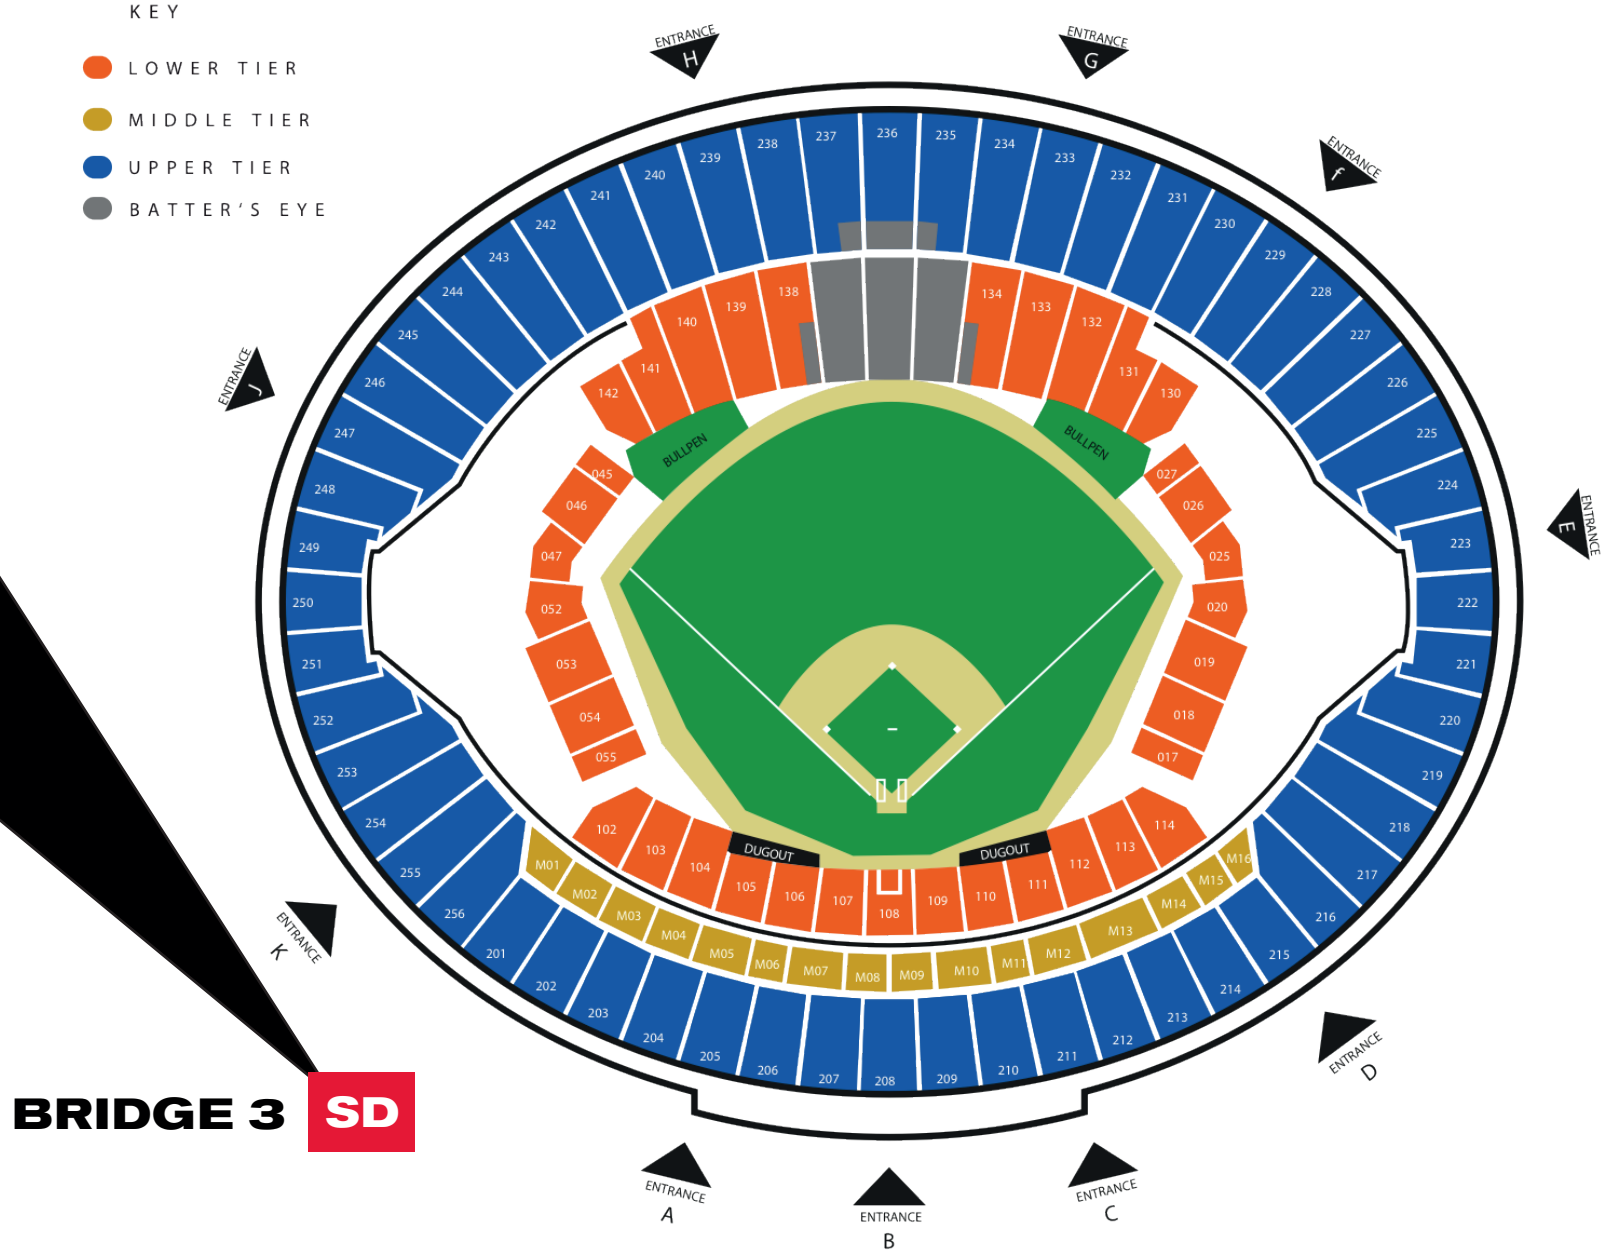

PRESENT

LONDON SERIES 19

SHUTTLE DROP OFF AT **BRIDGE 3** AT THE LONDON STADIUM