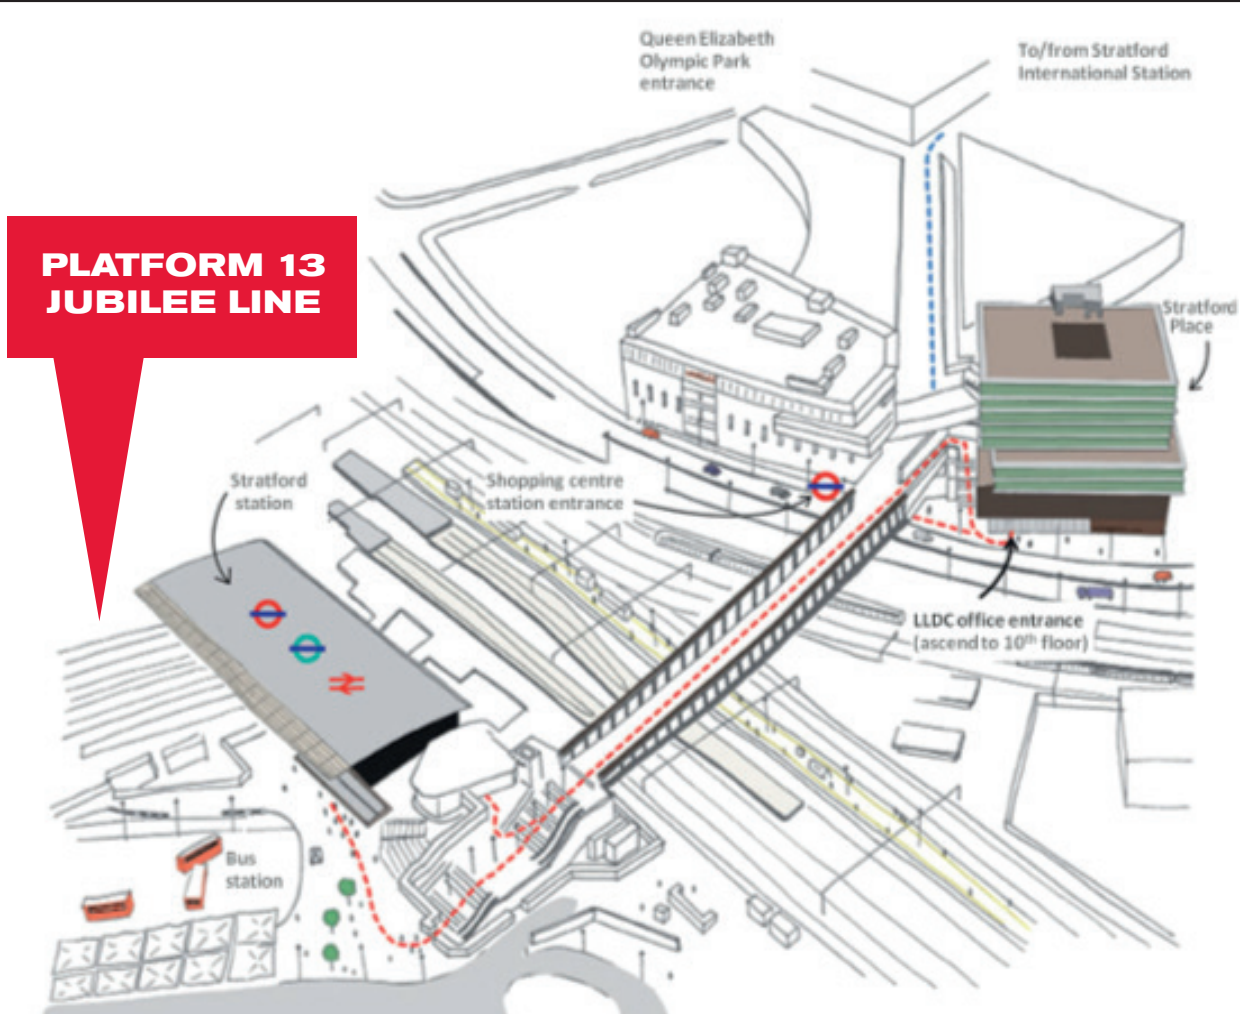

First Shuttle: 10:00

Stadium Opens: 11:00

Game Starts: 15:10

Last Shuttle: 19:00

PICKUP LOCATIONS:

1. Stratford Station
2. Stratford International
3. HereEast Car Park/
Blue Badge Lot

EVENT DAY ACCESSIBLE LINE:

SHUTTLES WILL LEAVE AND RETURN TO THESE LOCATIONS

(Shuttles are offered on a first come, first serve basis. No pre-bookings are accepted.)

SHUTTLE SERVICE – NEAR JUBILEE LINE PLATFORM 13 – STRATFORD STATION

ARRIVAL DIRECTIONS

Arriving by JUBILEE LINE: Exit the train, come to end of platform and look to your left – DO NOT LEAVE TICKETED AREA.

Arriving by any other line at Stratford:
Stay within station and look for JUBILEE LINE signage or PLATFORM 13 – DO NOT LEAVE TICKETED AREA.

Stadium Opens: 11:00

Game Starts: 15:10

Last Shuttle: 19:00

PICKUP LOCATIONS:

1. Stratford Station
2. Stratford International
3. HereEast Car Park/
Blue Badge Lot

EVENT DAY ACCESSIBLE LINE:

*07737 818530 – Text or WHAT'S APP