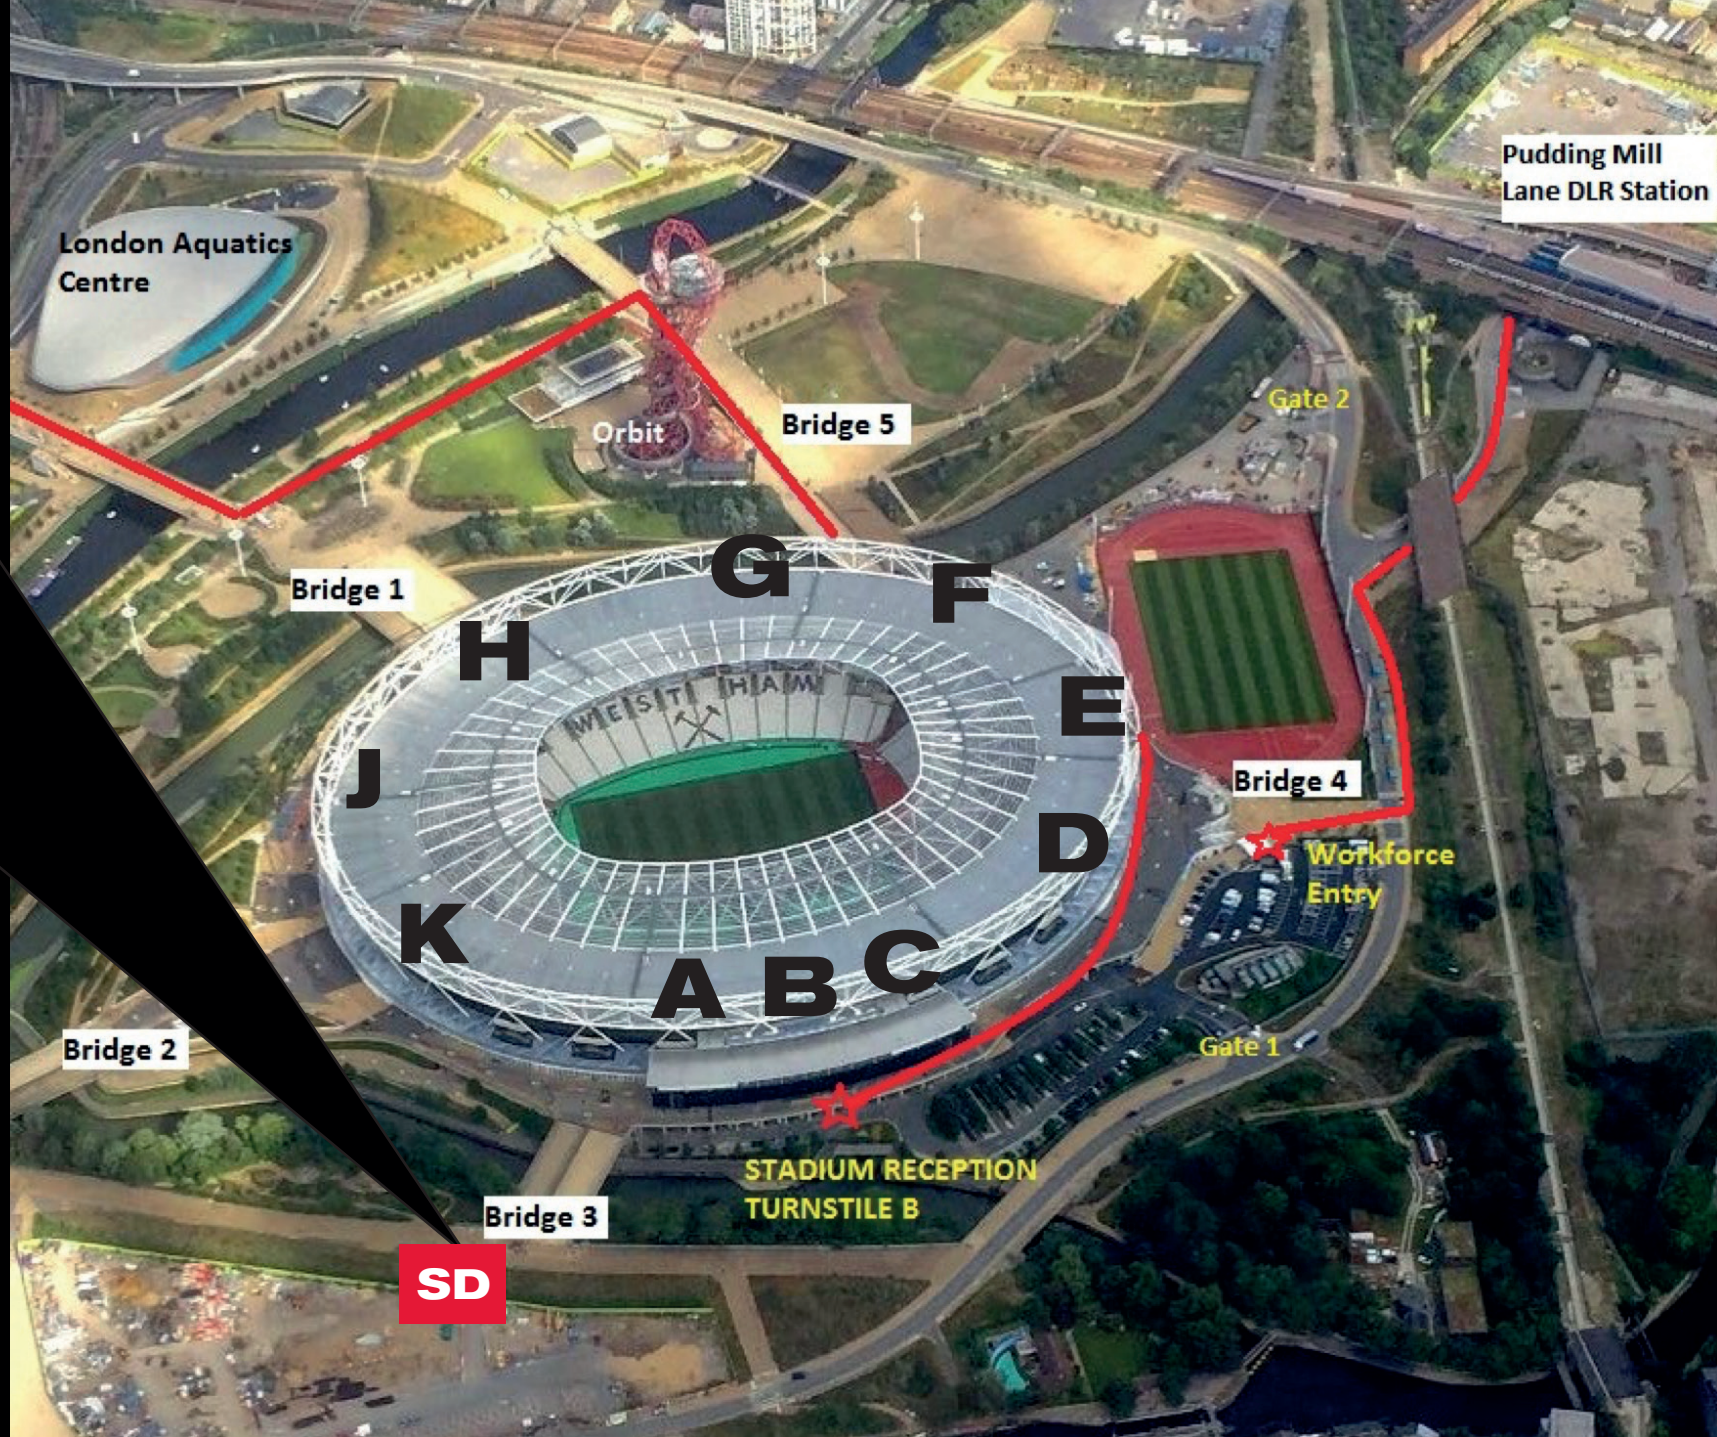

SHUTTLE PICKUP AT STRATFORD INTERNATIONAL

**BUS/TAXI RANK AREA
SHUTTLE PICKUP**

**FOLLOW SIGNAGE TO
BUS/TAXI RANK AREA
FOR SHUTTLE PICKUP**

BLUE BADGE PARKING/TAXI DROP OFF SHUTTLE PICKUP AT HEREEAST MULTI STOREY CAR PARK

TAXI DROP OFF – Between C and D Doors

BLUE BADGE PARKING ENTRY

PRESENT

LONDON SERIES 19

SHUTTLE DROP OFF AT **BRIDGE 3** AT THE LONDON STADIUM

**A-K – TURNSTILE LOCATIONS

Pudding Mill Lane DLR Station

PRESENT

SHUTTLE OPERATION TIMES

Saturday, June 29th

First Shuttle: 13:00

Stadium Opens: 14:00

Game Starts: 18:10

Last Shuttle: 22:00

Sunday, June 30th

First Shuttle: 10:00

Stadium Opens: 11:00

Game Starts: 15:10

Last Shuttle: 19:00

PICKUP LOCATIONS:

1. Stratford Station
2. Stratford International
3. HereEast Car Park/
Blue Badge Lot

EVENT DAY ACCESSIBLE LINE:

*07737 818530 – Text or WHAT'S APP