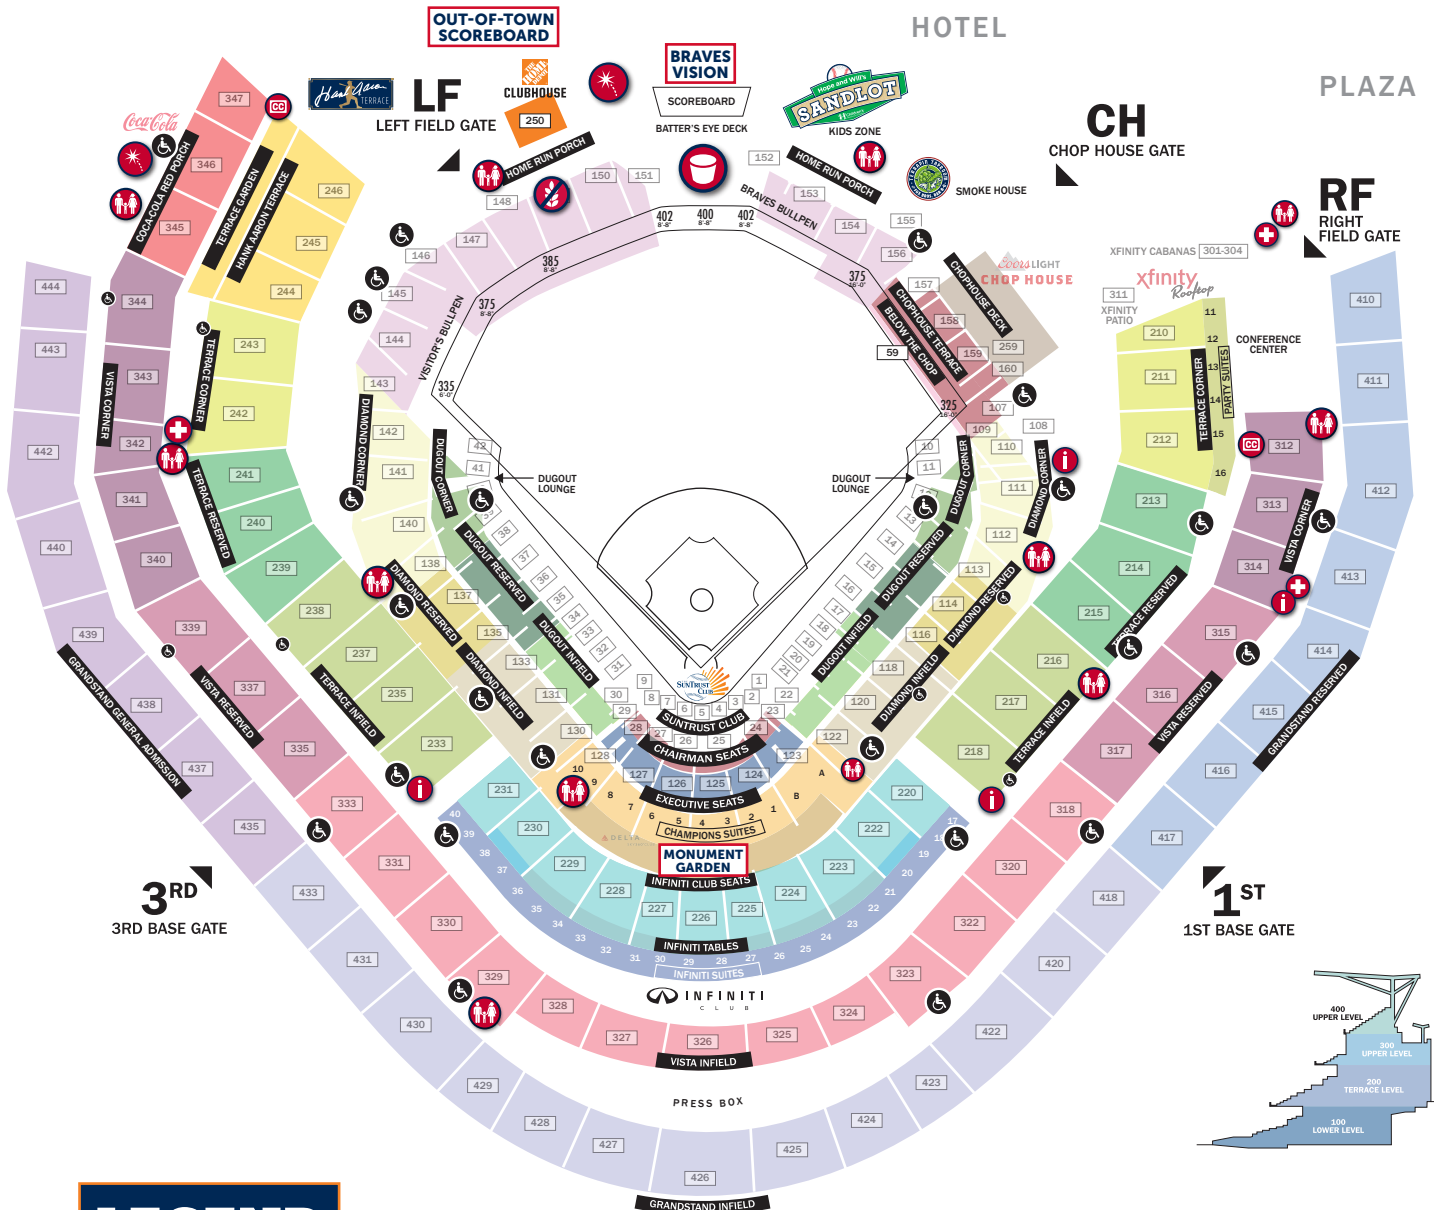

SUNTRUST PARK SENSORY MAP

LEGEND

- GUEST SERVICES**
Sections 111 & 314
- NURSING LOUNGE**
Section 141
- FAMILY RESTROOMS**
Hope & Will's Sandlot; Right Field Gate; Sections 148/149, 138/140, 128, 122, 112, 216, 241, 312, 329/330 & 345
- GLUTEN-FREE**
Section 149
- FIREWORKS**
- BIG DRUM**
- FIRST AID**
Sections 111, 242 & 314
- CLOSED CAPTION**

Quieter Spaces may be found in Monument Garden (in game), First Aid Locations, Staff Resource Rooms at Sections 218 & 233 and the Nursing Lounge.