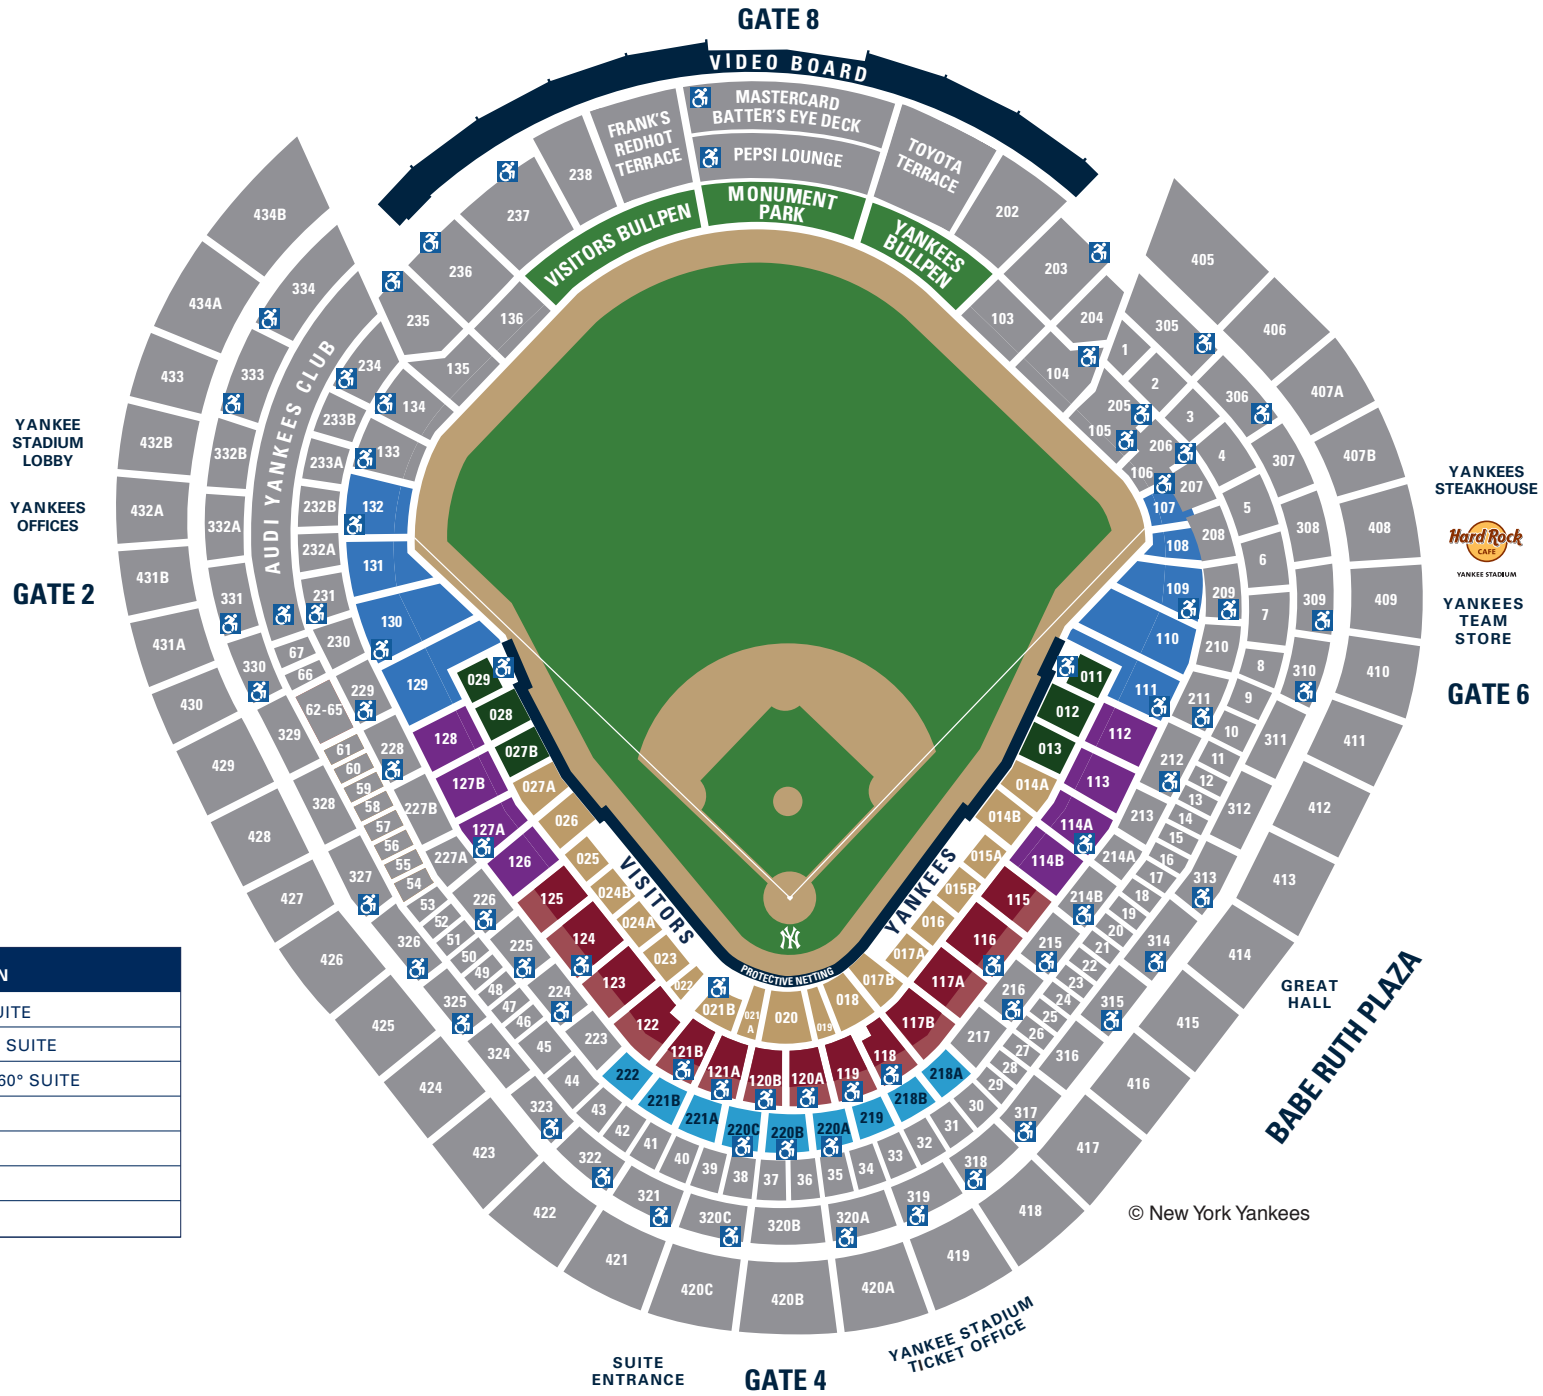

CC SABATHIA & FRIENDS CELEBRITY SOFTBALL GAME

DESCRIPTION	
	LEGENDS SUITE
	CHAMPIONS SUITE
	DELTA SKY360° SUITE
	FIELD LEVEL
	FIELD LEVEL
	FIELD LEVEL

© New York Yankees