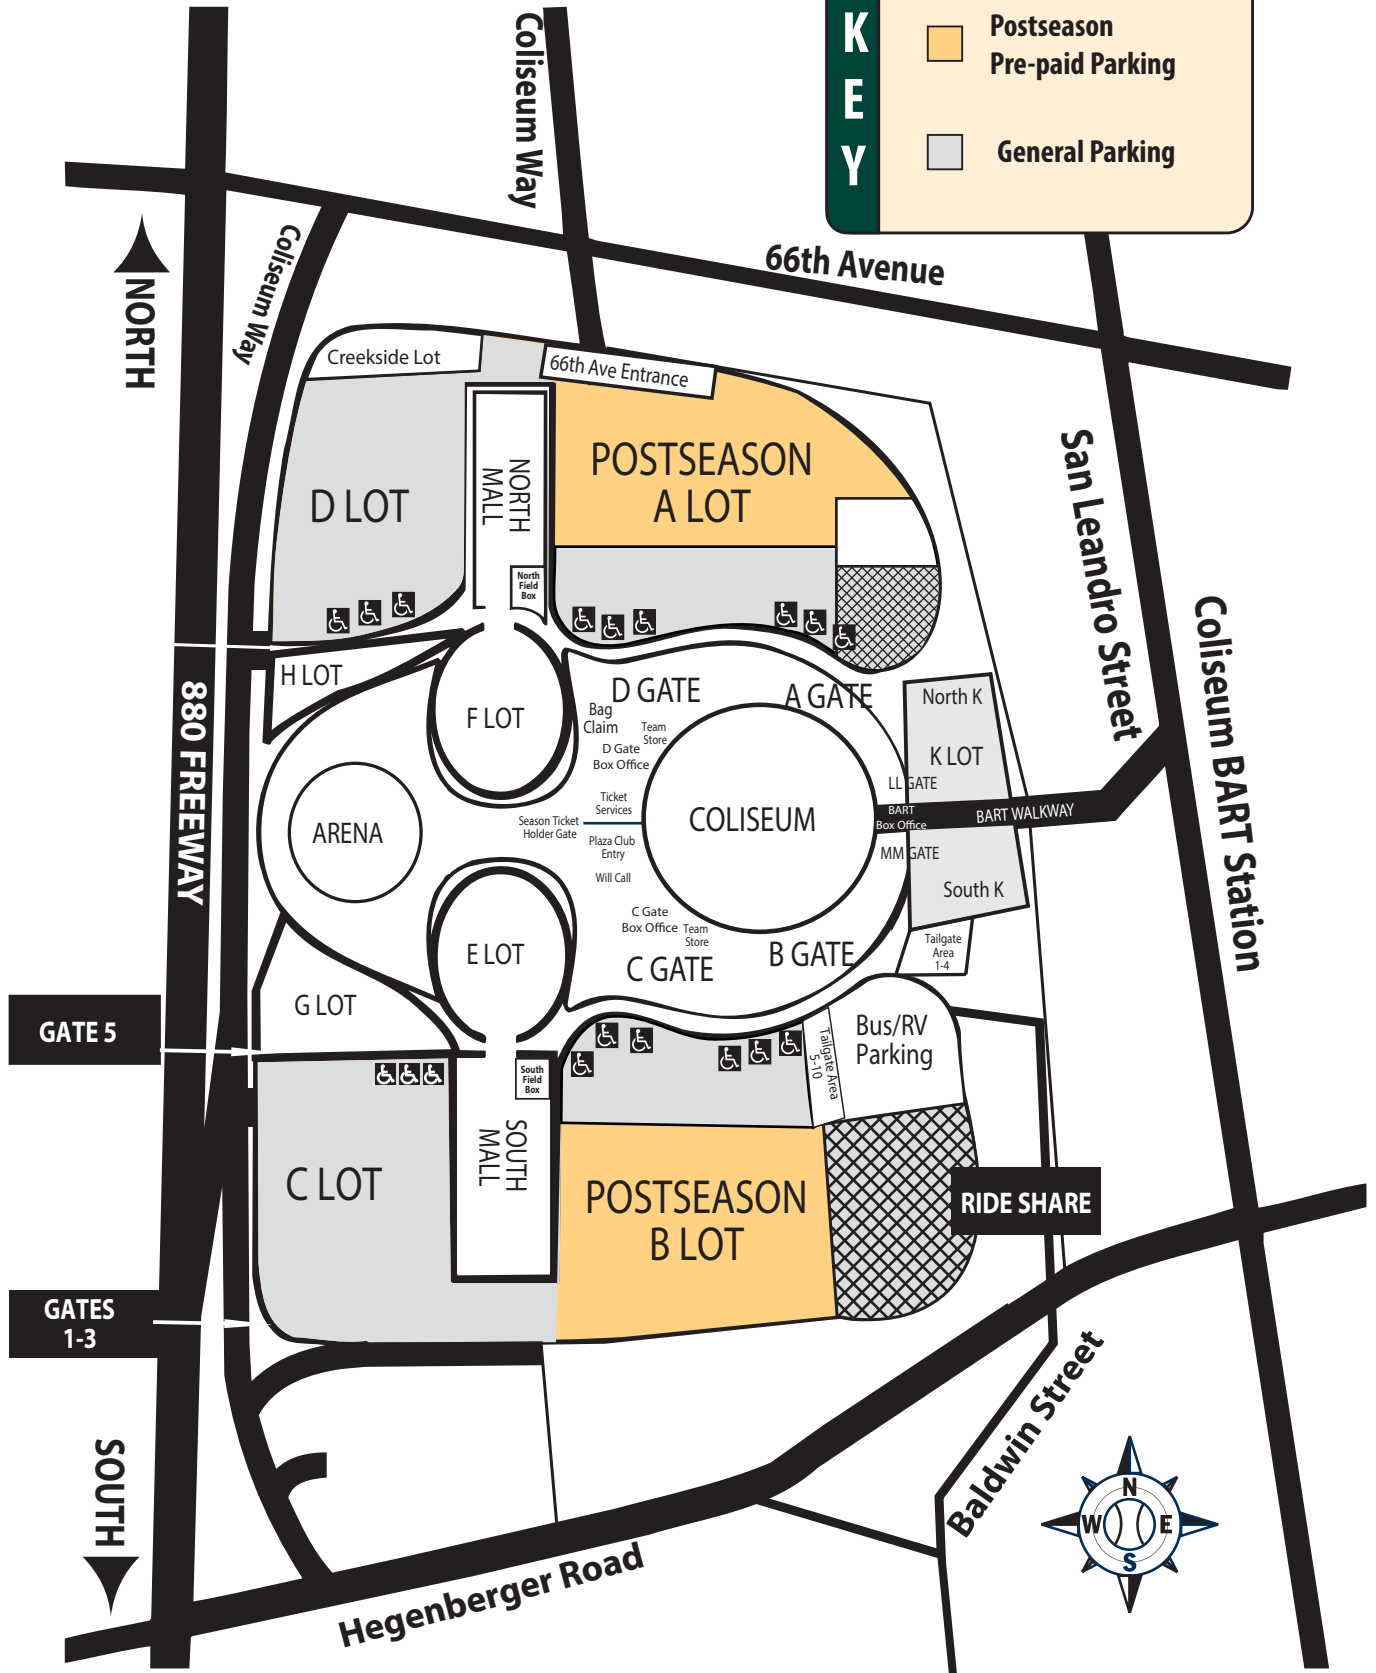

COLISEUM PARKING MAP POSTSEASON

KEY

- Postseason Pre-paid Parking
- General Parking

Disabled Parking