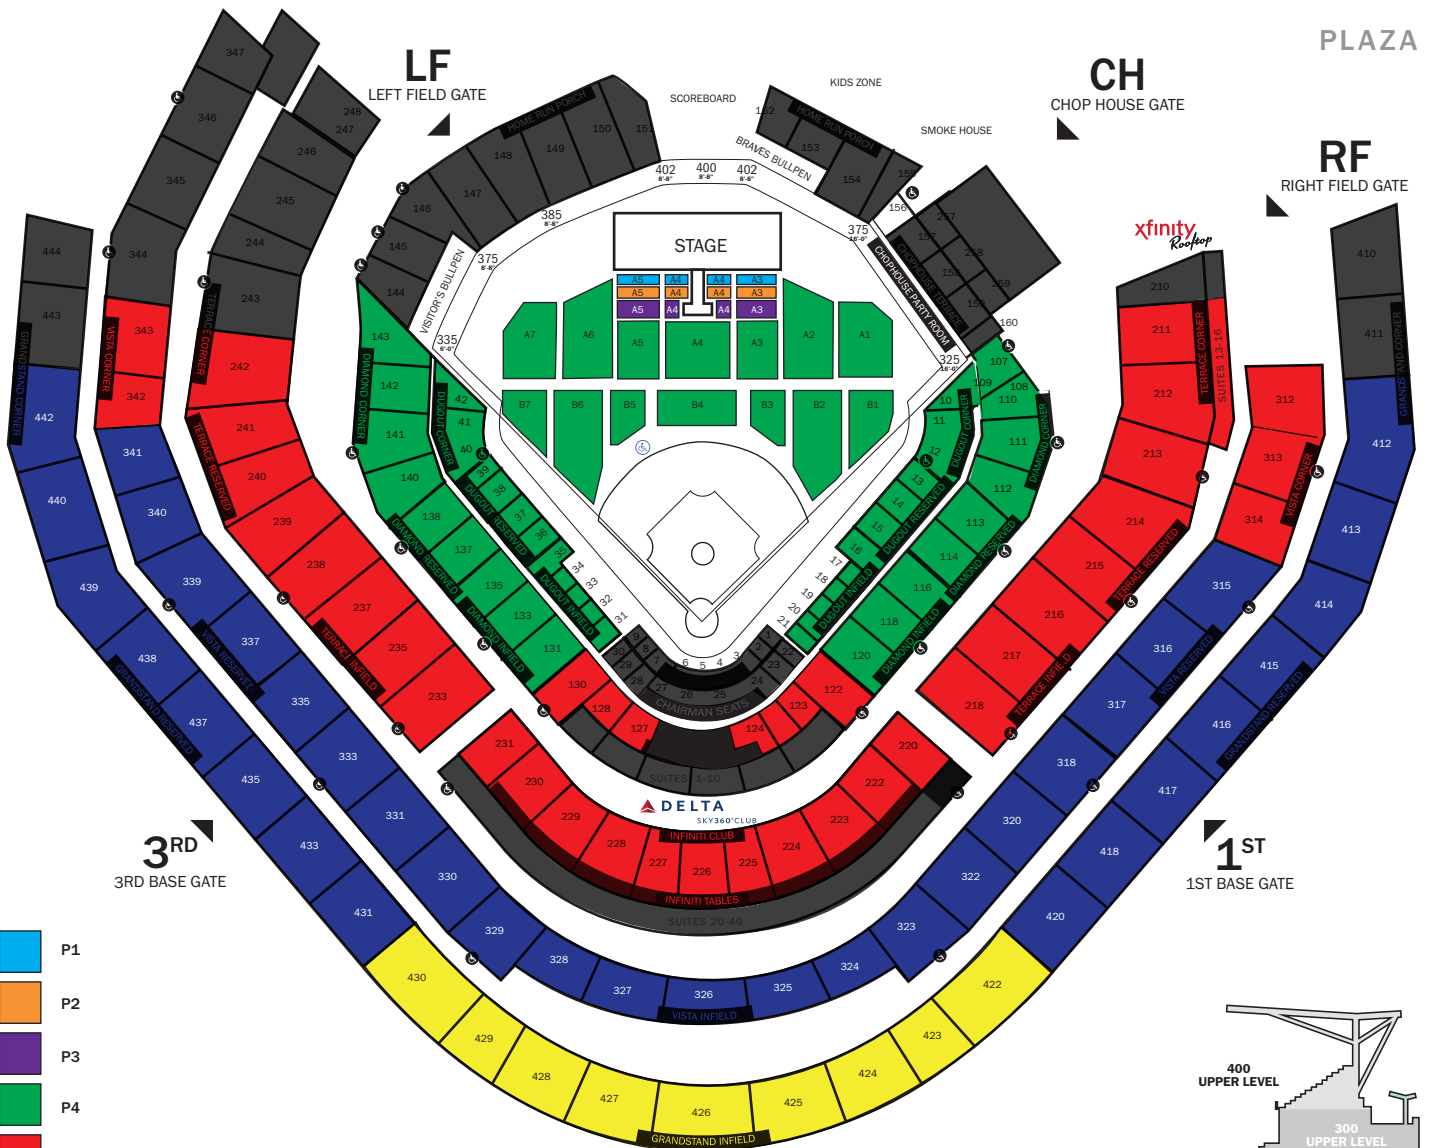

DEF LEPPARD/MÖTLEY CRÜE

AUGUST 9, 2020

TRUIST PARK

HOTEL

PLAZA

xfinity
RoofTop

3RD
3RD BASE GATE

1ST
1ST BASE GATE

- P1
- P2
- P3
- P4
- P5
- P6
- P7
- UNAVAILABLE