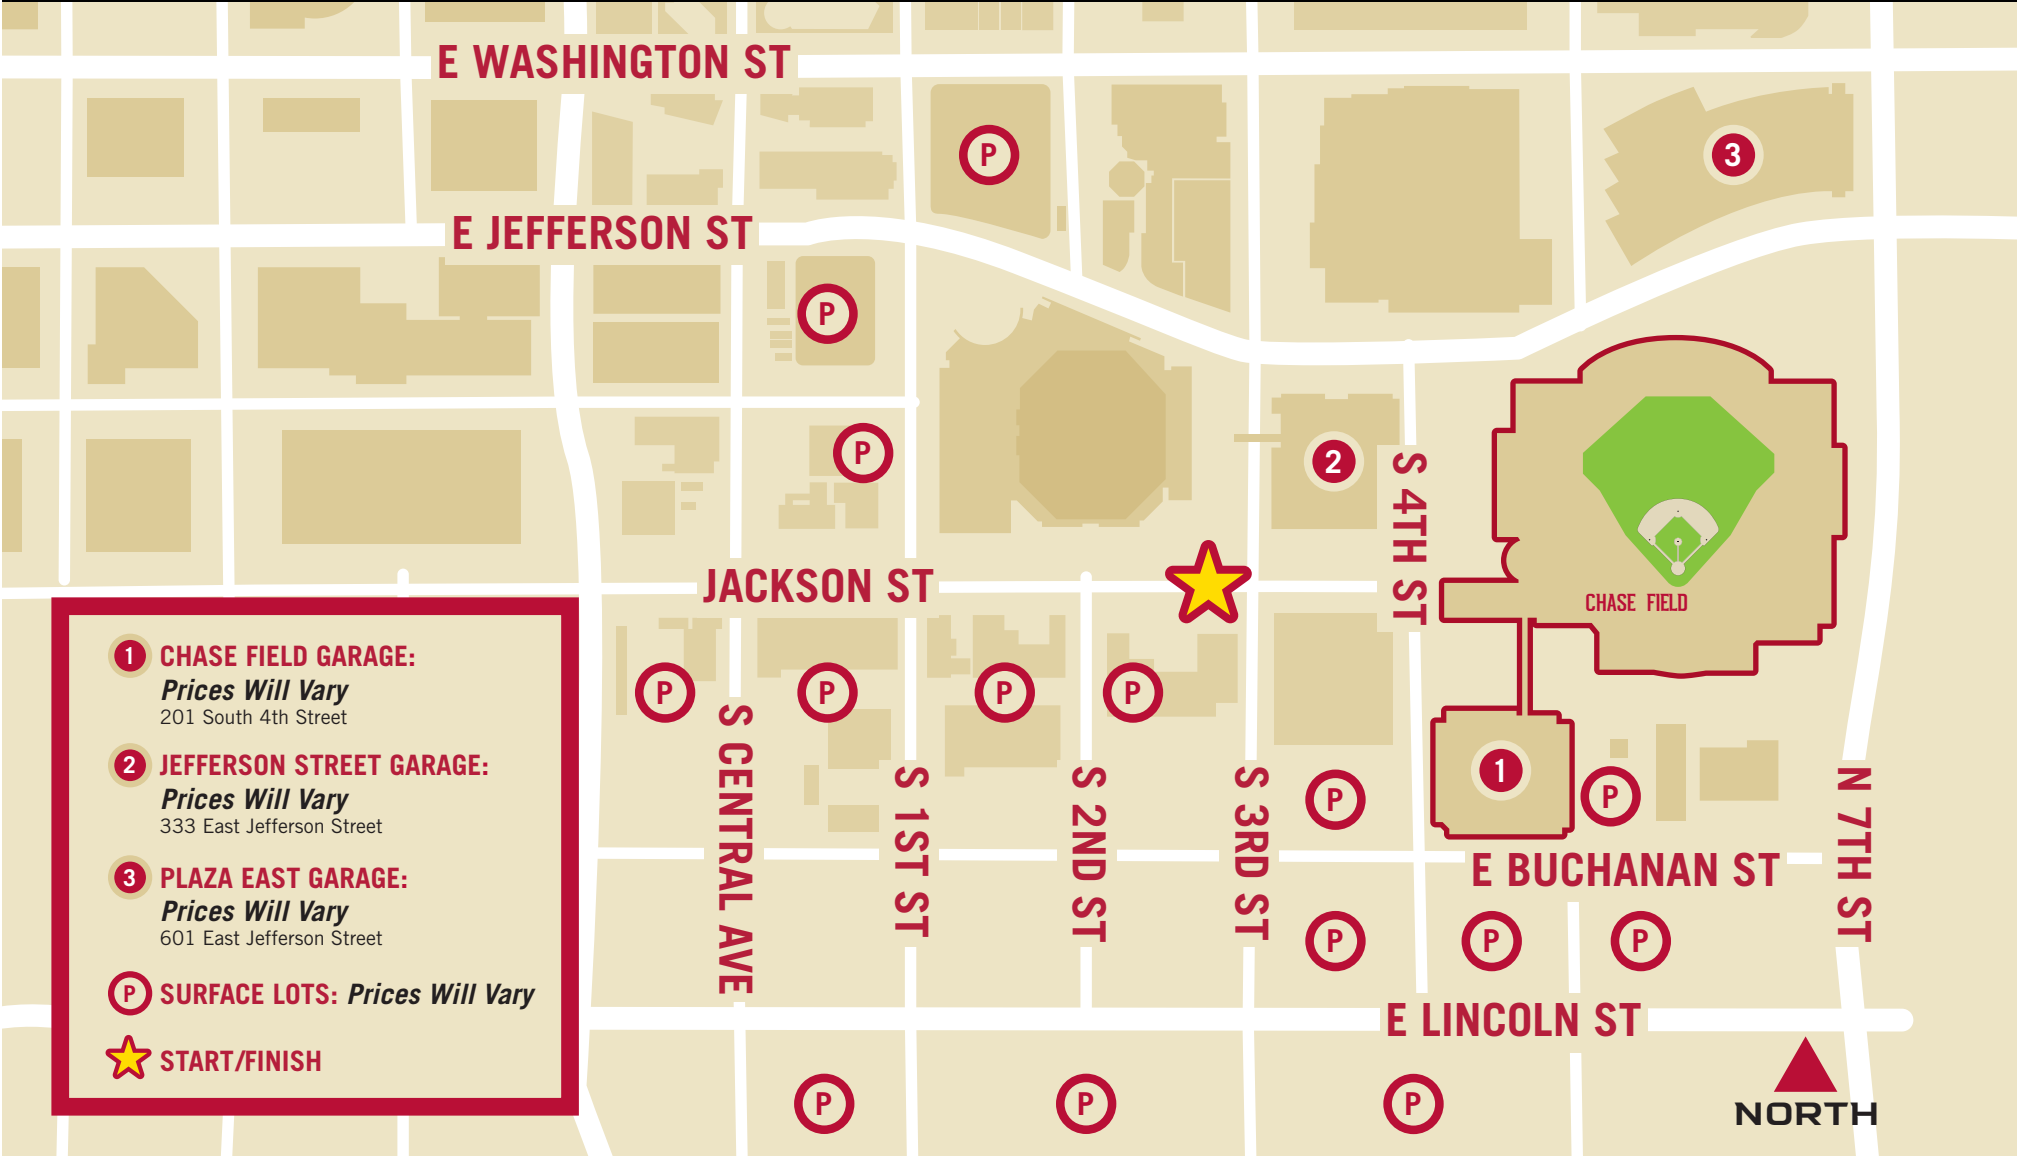

PARKING MAP

1 CHASE FIELD GARAGE:

Prices Will Vary
201 South 4th Street

2 JEFFERSON STREET GARAGE:

Prices Will Vary
333 East Jefferson Street

3 PLAZA EAST GARAGE:

Prices Will Vary
601 East Jefferson Street

P SURFACE LOTS: *Prices Will Vary*

★ START/FINISH