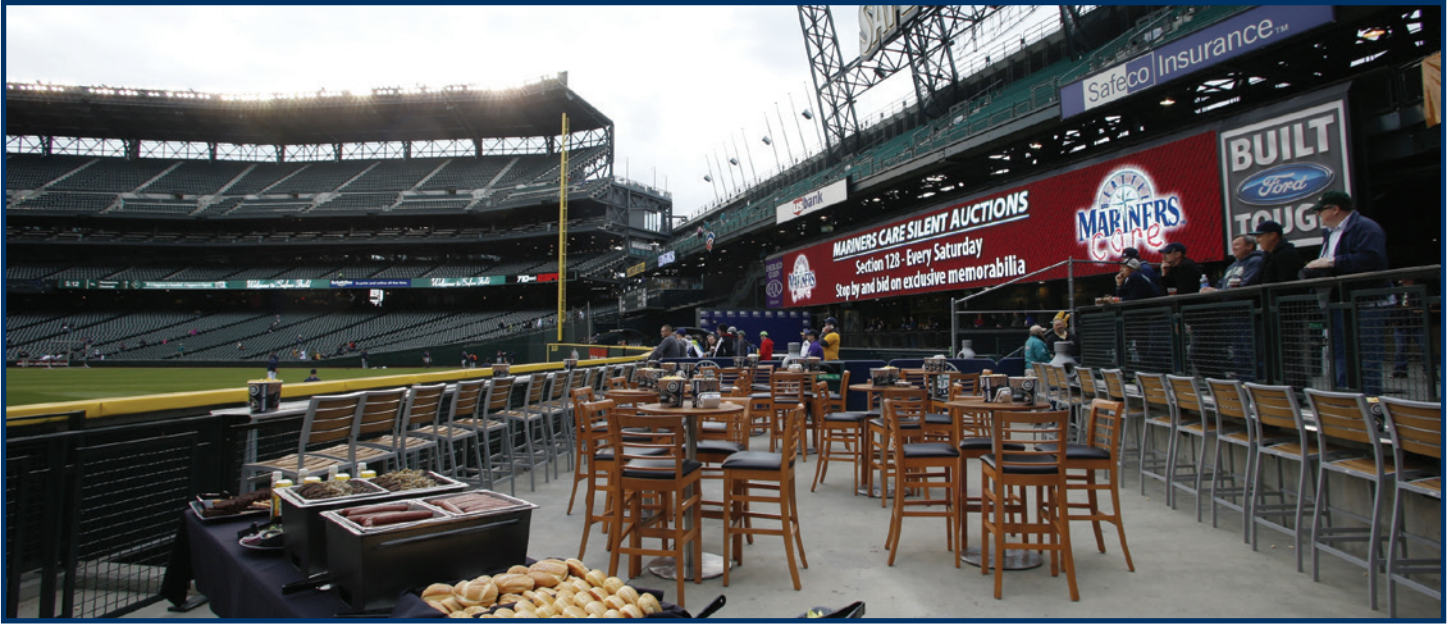

THE 'PEN

THE 'PEN PRESENTED BY ROOT SPORTS™

This indoor/outdoor space is the perfect spot for your next Happy Hour or casual event! The 'Pen offers bright space, a fireplace, built-in stage, cocktail lounge and concession stands. This area provides great value as attendees feel as though they are on the field. With close proximity to CenturyLink Field, this is a popular space for pregame events with the Seahawks and vendor receptions at the Event Center.

- SPACE DETAILS**
 Square footage: 16,000
 Existing seating: 60
 Reception: 2000
 Rounds: 80
 Theatre: 200