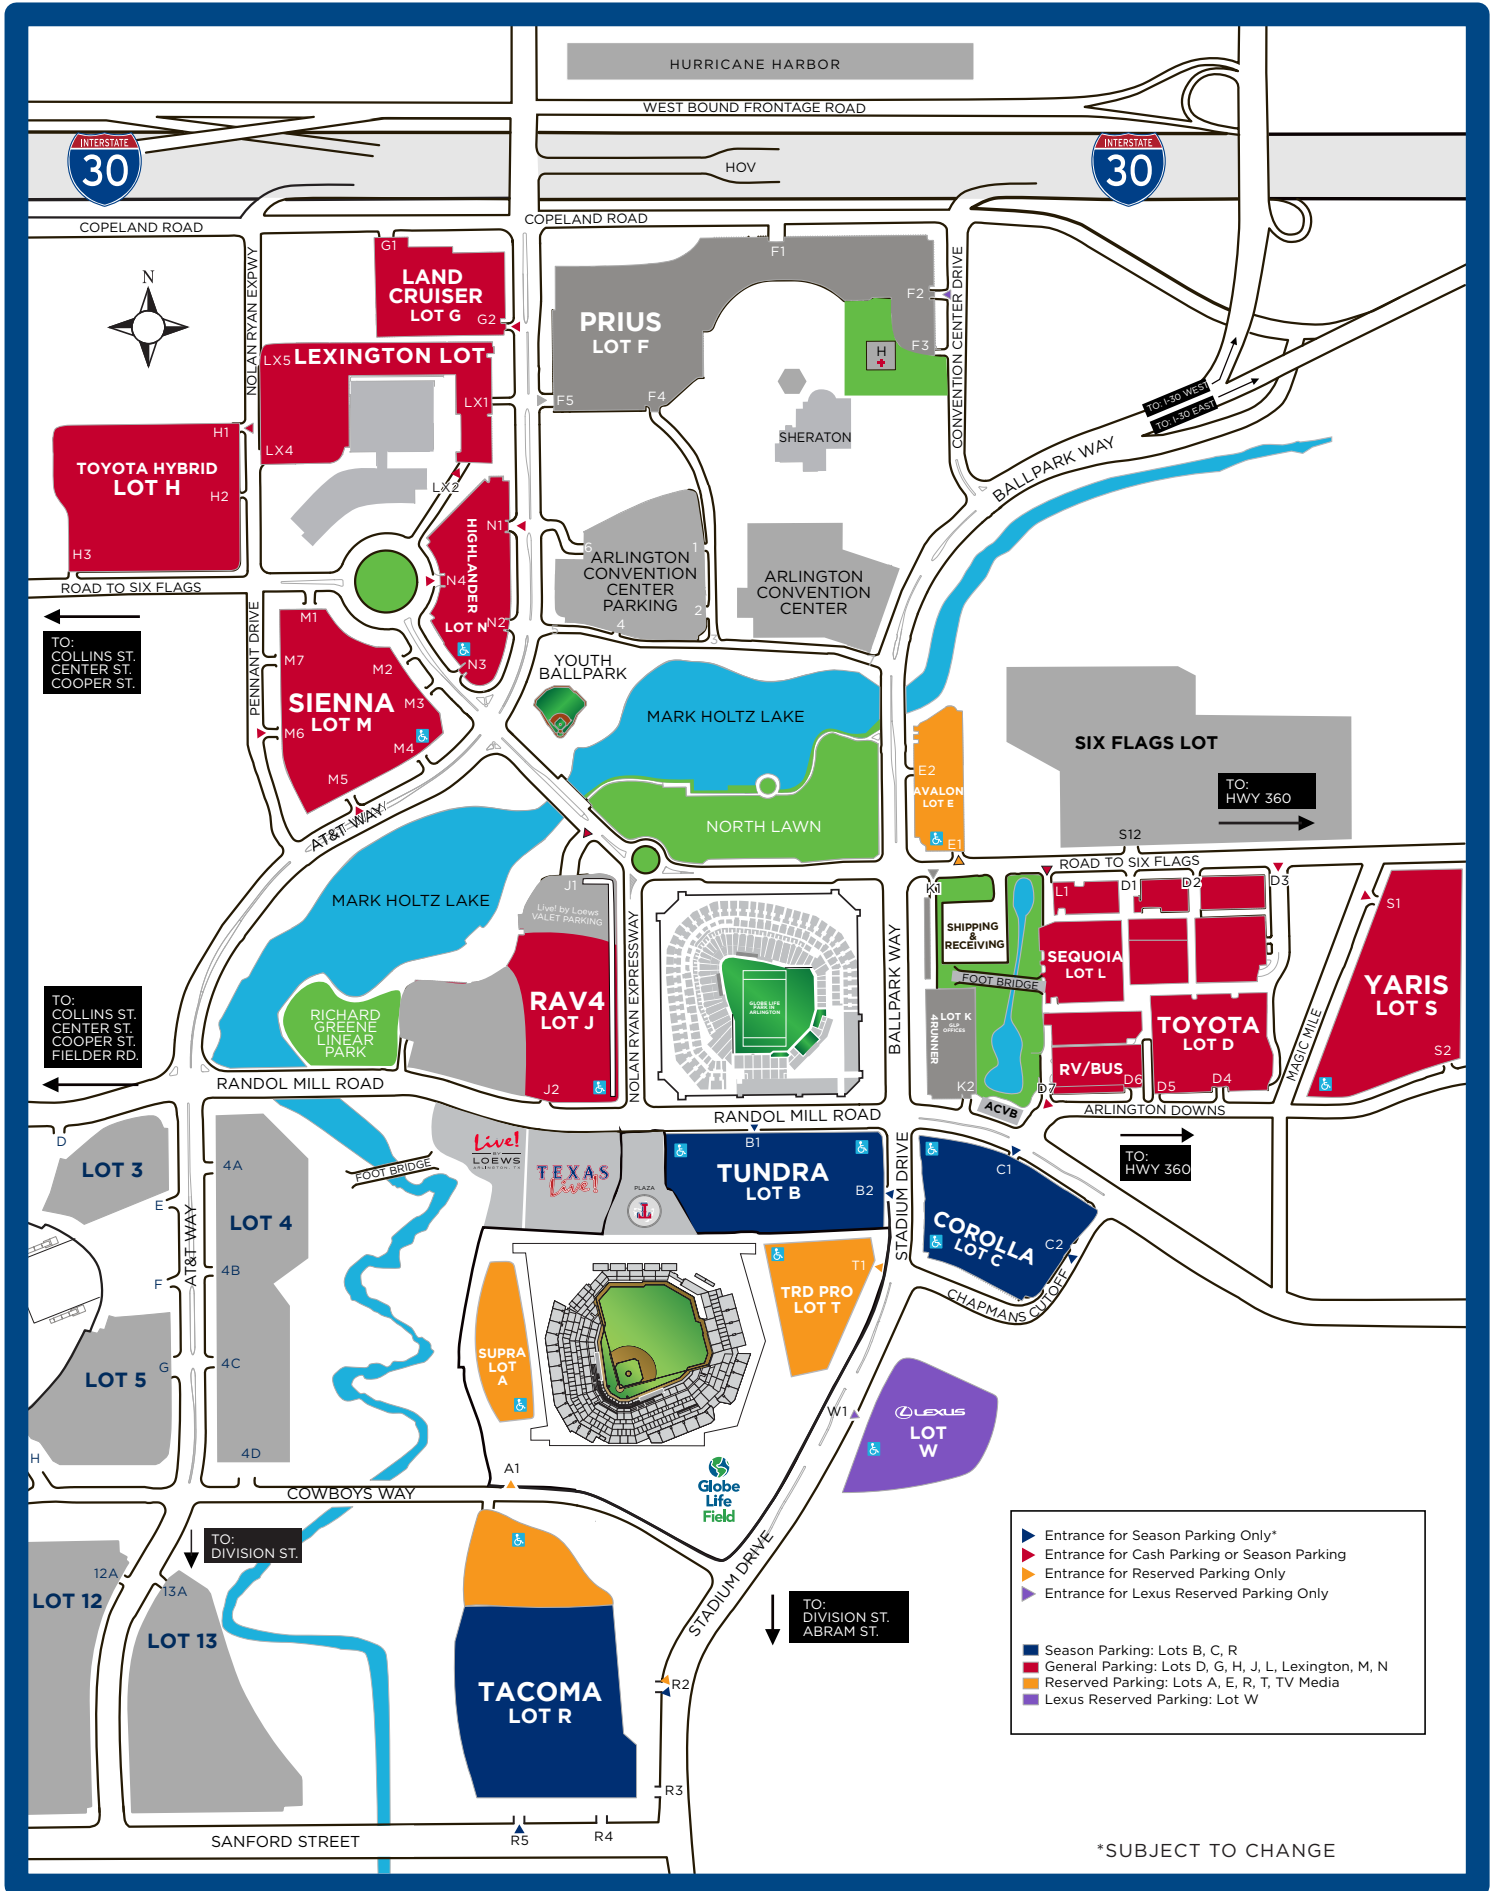

TOYOTA
Let's Go Places

TEXAS RANGERS PARKING

REVISED EFFECTIVE FEBRUARY 4, 2020

▶	Entrance for Season Parking Only*
▶	Entrance for Cash Parking or Season Parking
▶	Entrance for Reserved Parking Only
▶	Entrance for Lexus Reserved Parking Only
■	Season Parking: Lots B, C, R
■	General Parking: Lots D, G, H, J, L, Lexington, M, N
■	Reserved Parking: Lots A, E, R, T, TV Media
■	Lexus Reserved Parking: Lot W

*SUBJECT TO CHANGE