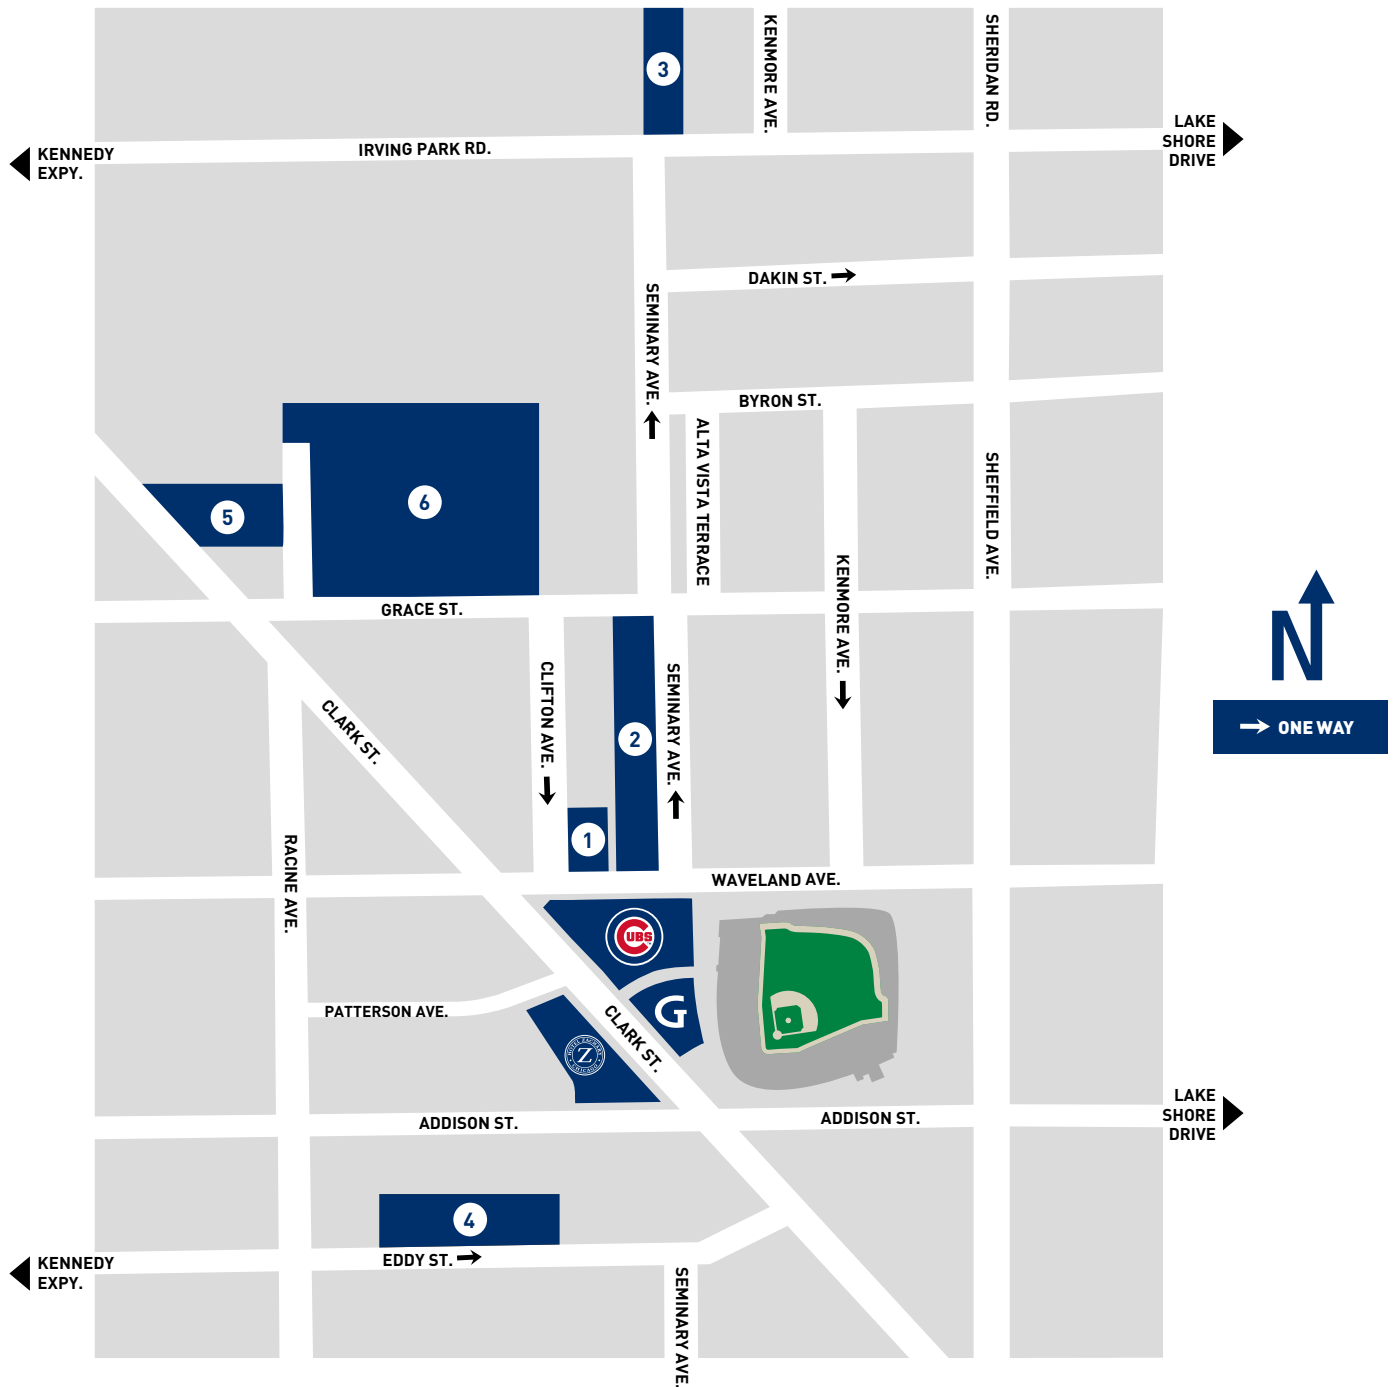

# WRIGLEY FIELD PARKING MAP

TOYOTA

- 1** PRIUS LOT
- 2** HIGHLANDER LOT
- 3** IRVING PARK LOT  
1052 W. Irving Park Rd.
- 4** RAV4 LOT  
1140 W. Eddy St.
- 5** COROLLA LOT
- 6** CAMRY LOT  
1126 W. Grace St.

- A** LEFT FIELD GATE
- B** GALLAGHER WAY GATE
- C** PREMIER ENTRANCE
- D** MARQUEE GATE
- E** WINTRUST RIGHT FIELD GATE
- F** BUDWEISER BLEACHER GATE

**CUBS FRONT OFFICE**  
1101 W. Waveland Ave.

**G** GALLAGHER WAY

**HOTEL ZACHARY**